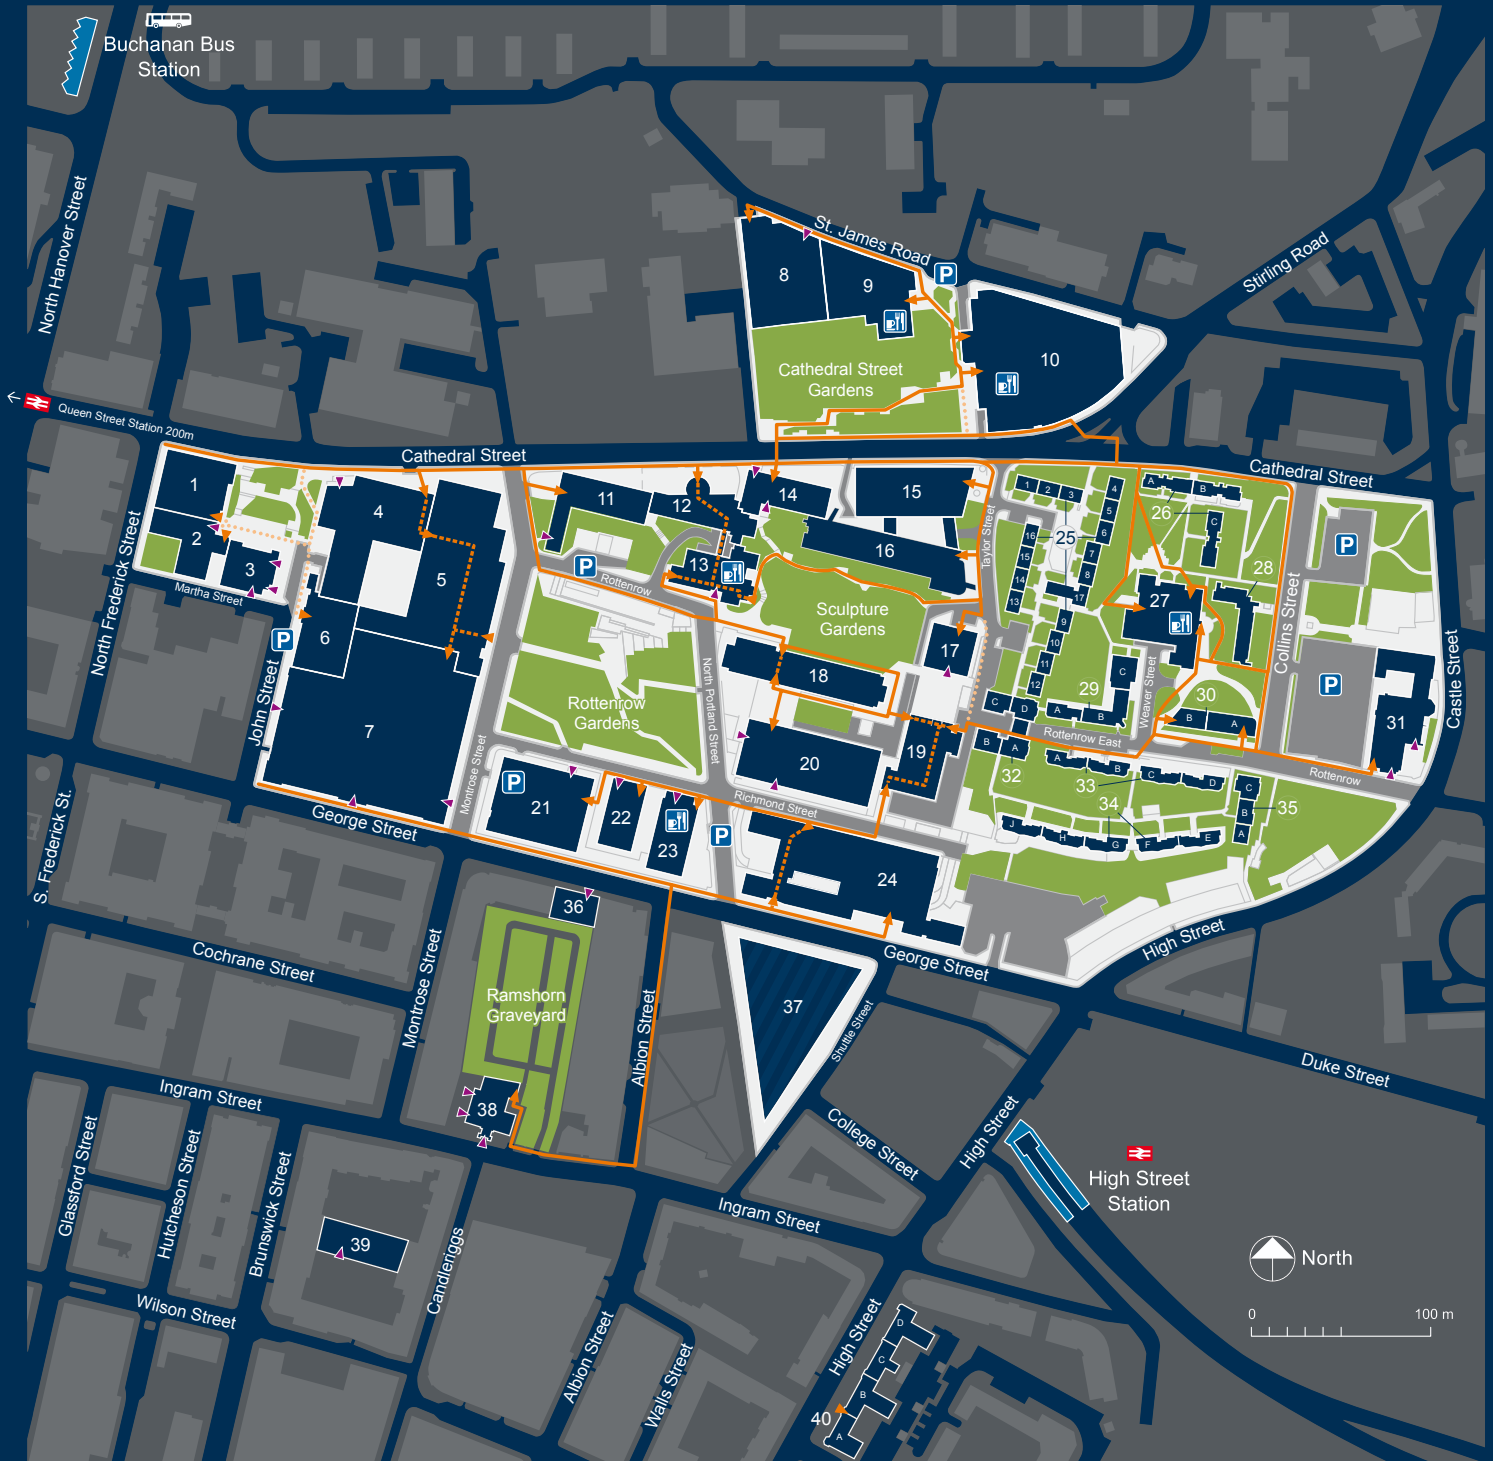

John Anderson Campus

Campus Buildings

Alexander Turnbull	36	Garnett Hall	26	Patrick Thomas Court	39
Andrew Ure Hall	40	Graham Hills	24	Ramshorn Theatre	38
Arbuthnott (Hamnett Wing)	15	Henry Dyer	11	Royal College	7
Arbuthnott (Robertson Wing)	16	James Blyth Court	34	Sir William Duncan	13
Architecture	18	James Goold Hall	30	St Paul's	3
Barony Hall	31	James Young Hall	35	Stenhouse	14
Birkbeck Court	25	James Weir	5	Strathclyde Business School	12
Centre for Sport and Recreation	1	John Anderson	19	Students' Union	6
Chancellors' Hall	32	Livingstone Tower	23	Technology and Innovation Centre	37
Collins	22	(Security Control)		Thomas Campbell Court	33
Colville	20	Lord Hope	9	Thomas Graham	4
Curran (Andersonian Library)	10	Lord Todd (Village Office)	27	University Centre	2
Estates Services	8	McCance	21	Wolfson Centre	17
Forbes Hall	29	Murray Hall	28		

Key

-  University Buildings
-  Accessible Routes External
-  Accessible Routes through Buildings (Weekdays 6.00am - 6.00pm)
-  Accessible 'Buddy' Routes (assistance required)
-  Accessible Entrance
-  Non-Accessible Entrances
-  Public Car Parking, Pay and Display
-  Catering Outlets
-  Building under construction